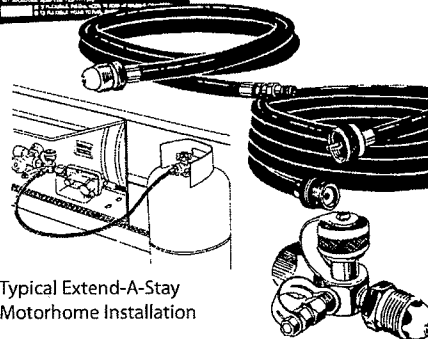

Typical Extend-A-Stay
Motorhome Installation